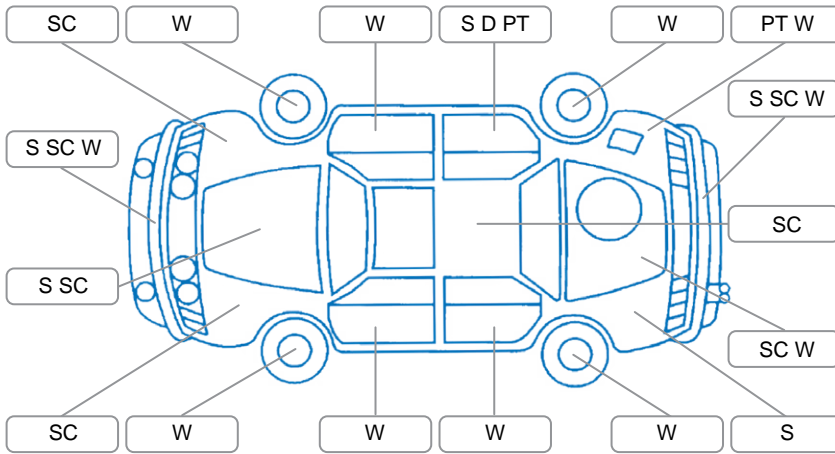

Report ID:	28,259,343	Version:	1
Created:	16 Jun 2026		

Make:	Toyota	Model:	IST
Body Style:	Hatchback	Year:	2004
Rego No.:	HCF591	Rego Expiry:	05 Apr 2027
WoF Expiry:	19 Aug 2026	Odometer:	103,651 Kms
Good No.:	28259343	VIN:	7AT0H647X13192307
Next Service:	116,667km	Service History:	No

**Key**  
 S = Scratch    R = Rust    C = Crack    \* = Decals    W = Significant scuffs  
 D = Dent    PT = Paint defect    P = Pin dent    SC = Stone Chips

Note: some defects and blemishes may not be displayed in the diagram