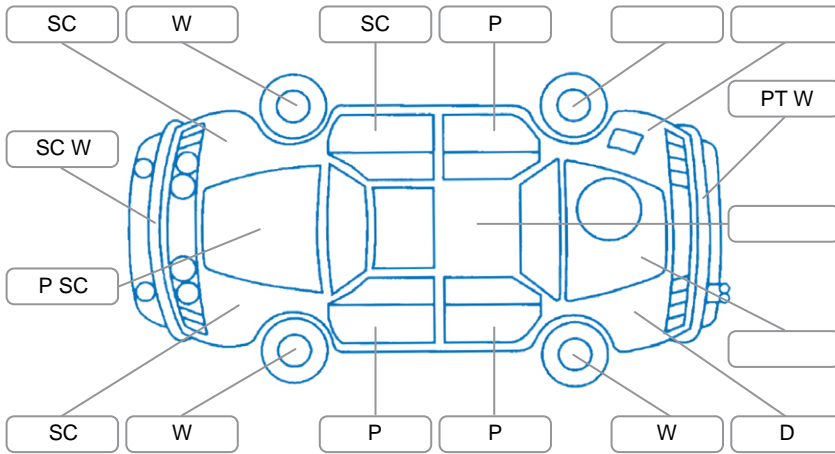

Report ID:	28,259,260	Version:	1
Created:	22 Jun 2026		

Make:	Lexus	Model:	IS250
Body Style:	Sedan	Year:	2011
Rego No.:	JRH85	Rego Expiry:	07 Oct 2026
WoF Expiry:	01 Jul 2027	Odometer:	97,933 Kms
Good No.:	28259260	VIN:	JTHBK262605151806
Next Service:	107,925kms	Service History:	No

Key
 S = Scratch R = Rust C = Crack * = Decals W = Significant scuffs
 D = Dent PT = Paint defect P = Pin dent SC = Stone Chips

Note: some defects and blemishes may not be displayed in the diagram

Body Inspection Comments

Paint of rear bumper is flaking.

Conditions During Body Inspection Dry

Under Carriage and Under Bonnet Inspection Comments

Interior Comments

Seats:	Good
Carpets:	Good
Panels:	Good
Dashboard:	Good

General Comments