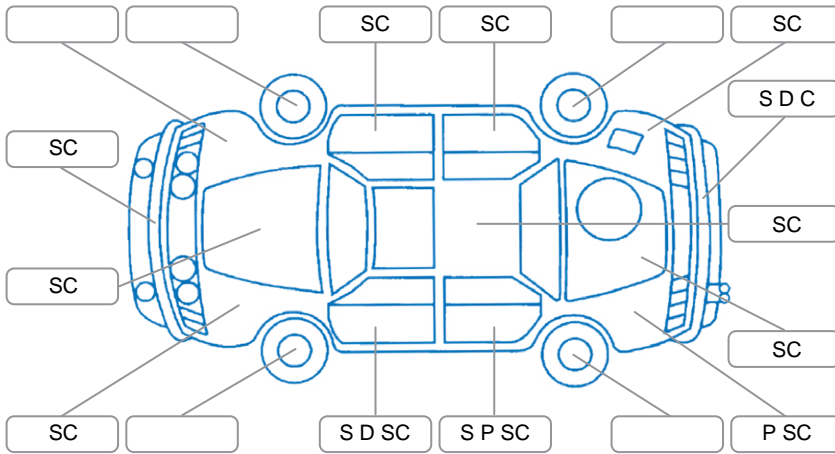

Report ID:	28,259,225	Version:	1
Created:	17 Jun 2026		

Make:	Toyota	Model:	Rav4
Body Style:	SUV	Year:	2021
Rego No.:	NFQ909	Rego Expiry:	13 Nov 2026
WoF Expiry:	24 Jun 2027	Odometer:	221,100 Kms
Good No.:	28259225	VIN:	JTMZ43FV50D065659
Next Service:	237,000 Kms	Service History:	Yes

Key

S = Scratch R = Rust C = Crack * = Decals W = Significant scuffs
 D = Dent PT = Paint defect P = Pin dent SC = Stone Chips

Note: some defects and blemishes may not be displayed in the diagram

Body Inspection Comments

Dents and scratches in both rear wheel arch/door jam panels.
 Both rear tyres wearing on inside edge.

Conditions During Body Inspection

Dry

Under Carriage and Under Bonnet Inspection Comments

Front engine under tray and exhaust heat shields damaged.