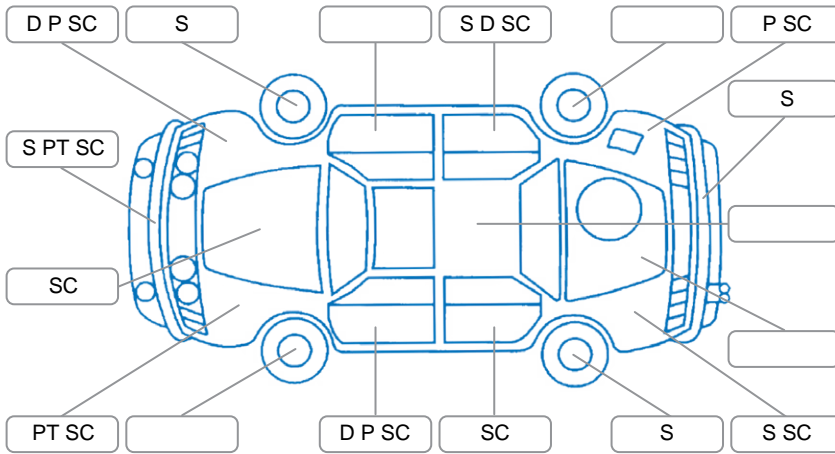

Report ID:	28,259,148	Version:	1
Created:	17 Jun 2026		

Make:	Hyundai	Model:	Tucson
Body Style:	SUV	Year:	2023
Rego No.:	PUM530	Rego Expiry:	08 Apr 2027
WoF Expiry:	18 Jun 2027	Odometer:	134,418 Kms
Good No.:	28259148	VIN:	TMAJB81DMNJ169140
Next Service:	150,000 Kms	Service History:	No

Key
 S = Scratch R = Rust C = Crack * = Decals W = Significant scuffs
 D = Dent PT = Paint defect P = Pin dent SC = Stone Chips

Note: some defects and blemishes may not be displayed in the diagram

Body Inspection Comments

Stonechips in windscreen, one in CVA.
 Rear tyres wearing unevenly on inside edge, noisy.

Conditions During Body Inspection Dry

Under Carriage and Under Bonnet Inspection Comments

Interior Comments

Seats:	Good
Carpets:	Good, missing floor mats.
Panels:	Good
Dashboard:	Good