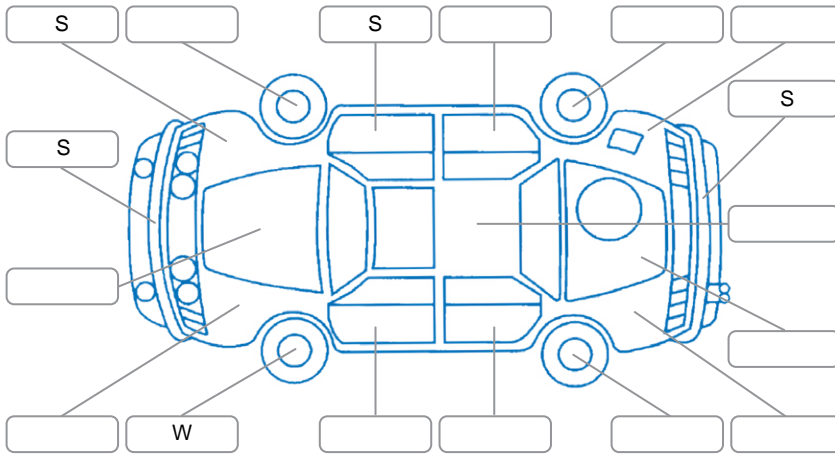

Report ID:	28,259,097	Version:	2
Created:	25 Jun 2026		

Make:	Suzuki	Model:	Swift
Body Style:	Hatchback	Year:	2024
Rego No.:	RTW25	Rego Expiry:	11 Dec 2026
WoF Expiry:	12 Sep 2027	Odometer:	23,326 Kms
Good No.:	28259097	VIN:	JSAZCED500118238
Next Service:	29,458 kms	Service History:	Yes

**Key**  
 S = Scratch    R = Rust    C = Crack    \* = Decals    W = Significant scuffs  
 D = Dent    PT = Paint defect    P = Pin dent    SC = Stone Chips

Note: some defects and blemishes may not be displayed in the diagram