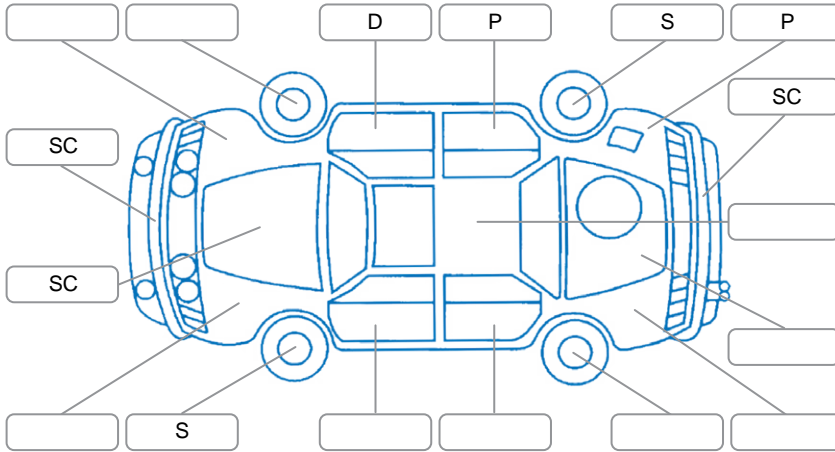

Report ID:	28,259,084	Version:	2
Created:	19 Jun 2026		

Make:	Mazda	Model:	CX-3
Body Style:	SUV	Year:	2017
Rego No.:	KSF190	Rego Expiry:	25 Jul 2026
WoF Expiry:	13 Jun 2027	Odometer:	85,669 Kms
Good No.:	28259084	VIN:	MMODK4W7A0W208771
Next Service:	95,302kms	Service History:	Yes

### Key

S = Scratch    R = Rust    C = Crack    \* = Decals    W = Significant scuffs  
 D = Dent    PT = Paint defect    P = Pin dent    SC = Stone Chips

Note: some defects and blemishes may not be displayed in the diagram