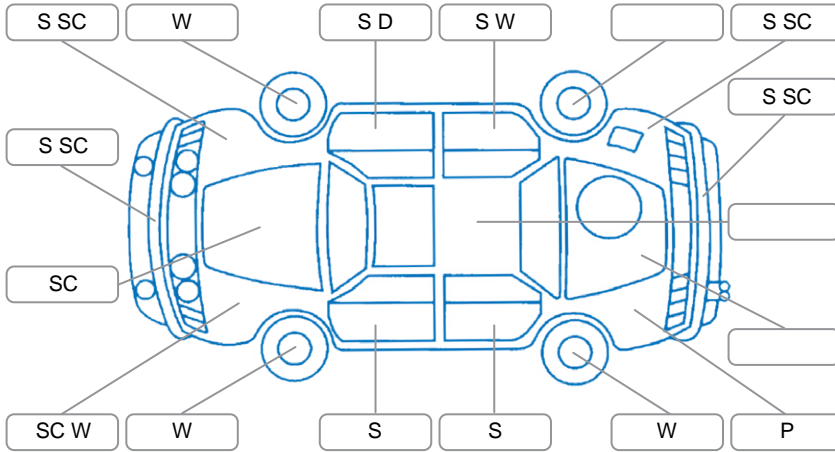

Report ID:	28,259,050	Version:	1
Created:	17 Jun 2026		

Make:	Mazda	Model:	Mazda3
Body Style:	Sedan	Year:	2012
Rego No.:	GHR582	Rego Expiry:	13 Mar 2027
WoF Expiry:	07 May 2027	Odometer:	136,368 Kms
Good No.:	28259050	VIN:	JM0BL10F200309751
Next Service:	143,000km	Service History:	No

Key

S = Scratch R = Rust C = Crack * = Decals W = Significant scuffs
 D = Dent PT = Paint defect P = Pin dent SC = Stone Chips

Note: some defects and blemishes may not be displayed in the diagram

Body Inspection Comments

Windscreen stone chips

Conditions During Body Inspection

Dry

Under Carriage and Under Bonnet Inspection Comments

Underbody surface rust
 Front wheel drive

Interior Comments

Seats:	Good
Carpets:	Average
Panels:	Average
Dashboard:	Good