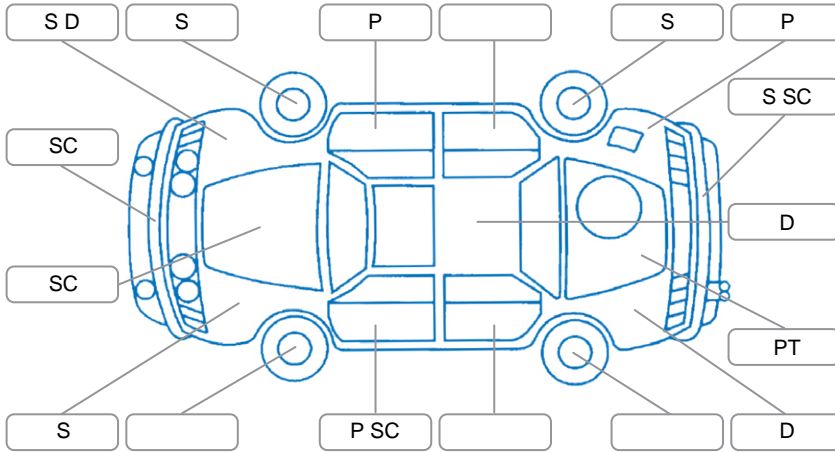

Report ID:	28,258,967	Version:	2
Created:	24 Jun 2026		

Make:	Toyota	Model:	Celica
Body Style:	Hatchback	Year:	2000
Rego No.:	FJH722	Rego Expiry:	18 Jan 2027
WoF Expiry:	13 Dec 2026	Odometer:	239,244 Kms
Good No.:	28258967	VIN:	7AT0H603X10027706
Next Service:	246,004kms	Service History:	No

Key

S = Scratch R = Rust C = Crack * = Decals W = Significant scuffs
 D = Dent PT = Paint defect P = Pin dent SC = Stone Chips

Note: some defects and blemishes may not be displayed in the diagram

Body Inspection Comments