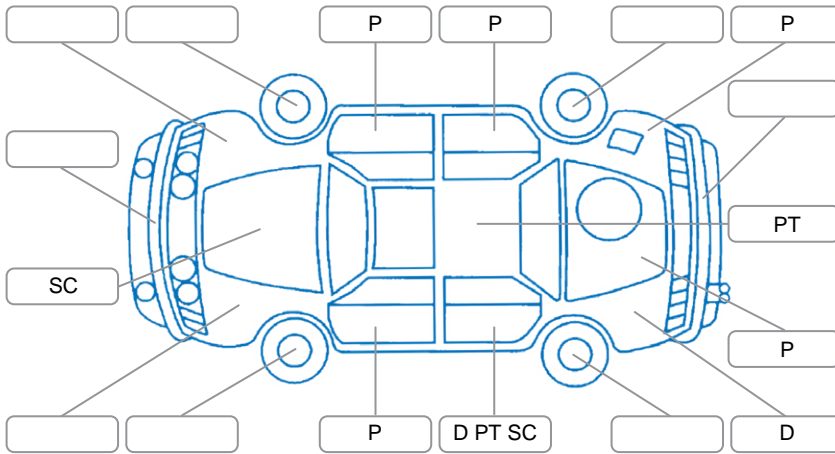

Report ID:	28,258,830	Version:	3
Created:	25 Jun 2026		

Make:	Toyota	Model:	Hiace
Body Style:	Van	Year:	1999
Rego No.:	DAP660	Rego Expiry:	10 Nov 2026
WoF Expiry:	29 Dec 2026	Odometer:	287,116 Kms
Good No.:	28258830	VIN:	7A8H60F0805022609
Next Service:	296,500kms	Service History:	No

**Key**  
 S = Scratch    R = Rust    C = Crack    \* = Decals    W = Significant scuffs  
 D = Dent    PT = Paint defect    P = Pin dent    SC = Stone Chips

Note: some defects and blemishes may not be displayed in the diagram

### Body Inspection Comments

Left sill dented.  
 Left taillight cracked, condensation inside.

Conditions During Body Inspection    Dry