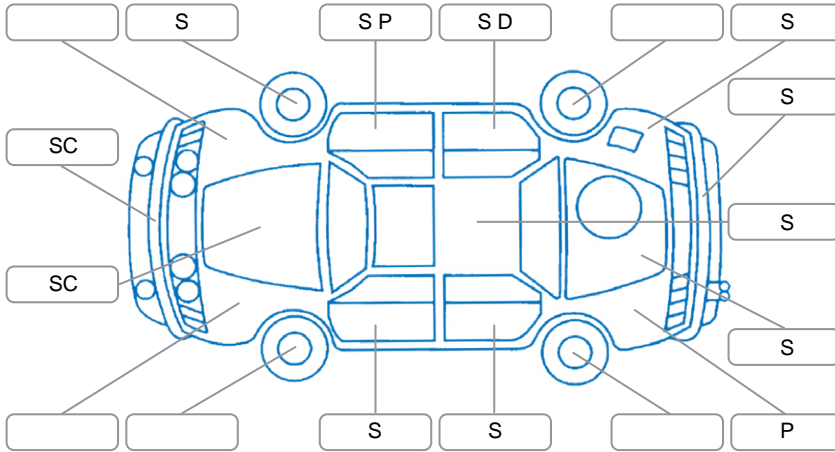

Report ID:	28,258,811	Version:	1
Created:	19 Jun 2026		

Make:	Jeep	Model:	Patriot
Body Style:	Wagon	Year:	2012
Rego No.:	MRF384	Rego Expiry:	21 Oct 2026
WoF Expiry:	19 Feb 2027	Odometer:	152,587 Kms
Good No.:	28258811	VIN:	1C4NJPDA7CD643408
Next Service:	162,600km's	Service History:	Yes

**Key**

S = Scratch    R = Rust    C = Crack    \* = Decals    W = Significant scuffs  
 D = Dent    PT = Paint defect    P = Pin dent    SC = Stone Chips

Note: some defects and blemishes may not be displayed in the diagram

**Body Inspection Comments**

Small stone crack in right side of windscreen.

Conditions During Body Inspection

Dry

**Under Carriage and Under Bonnet Inspection Comments**

Oil leak from engine.

**Interior Comments**

Seats:	Good
Carpets:	Good
Panels:	Good
Dashboard:	Good

**General Comments**

Reversing camera is not showing a very clear image.

Road Conditions During Test Drive    Dry

Engine Timing Mechanism    Timing Chain