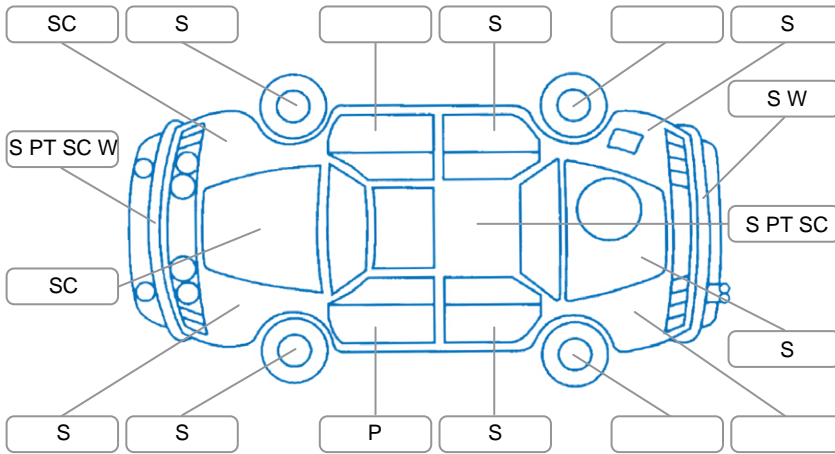

Make:	Hyundai	Model:	Grandeur
Body Style:	Sedan	Year:	2007
Rego No.:	GZA14	Rego Expiry:	13 Dec 2026
WoF Expiry:	07 Jul 2027	Odometer:	130,229 Kms
Good No.:	28258797	VIN:	KMHFC41DR6A064853
Next Service:	140,200km's	Service History:	No

**Key**  
 S = Scratch    R = Rust    C = Crack    \* = Decals    W = Significant scuffs  
 D = Dent    PT = Paint defect    P = Pin dent    SC = Stone Chips

Note: some defects and blemishes may not be displayed in the diagram