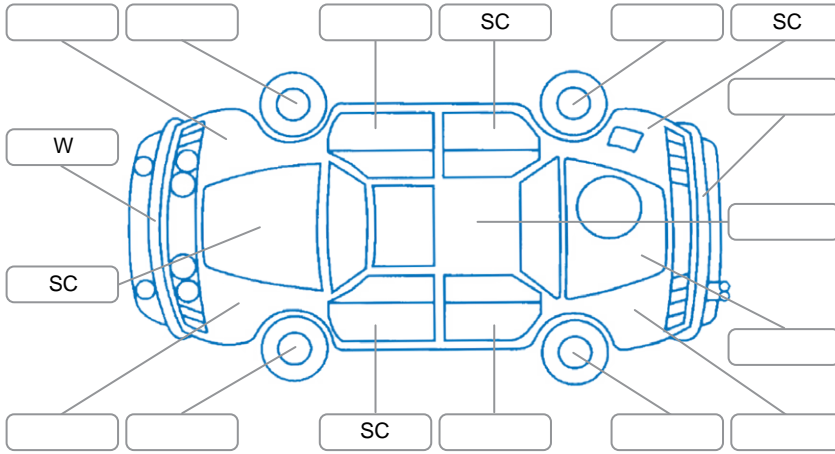

Report ID:	28,258,784	Version:	1
Created:	20 Jun 2026		

Make:	Mazda	Model:	Mazda2
Body Style:	Hatchback	Year:	2016
Rego No.:	JZC387	Rego Expiry:	25 Jul 2026
WoF Expiry:	03 Jun 2027	Odometer:	21,469 Kms
Good No.:	28258784	VIN:	MM0DJ2HAA0W212673
Next Service:	31,000 Kms	Service History:	Yes

**Key**

S = Scratch    R = Rust    C = Crack    \* = Decals    W = Significant scuffs  
 D = Dent    PT = Paint defect    P = Pin dent    SC = Stone Chips

Note: some defects and blemishes may not be displayed in the diagram