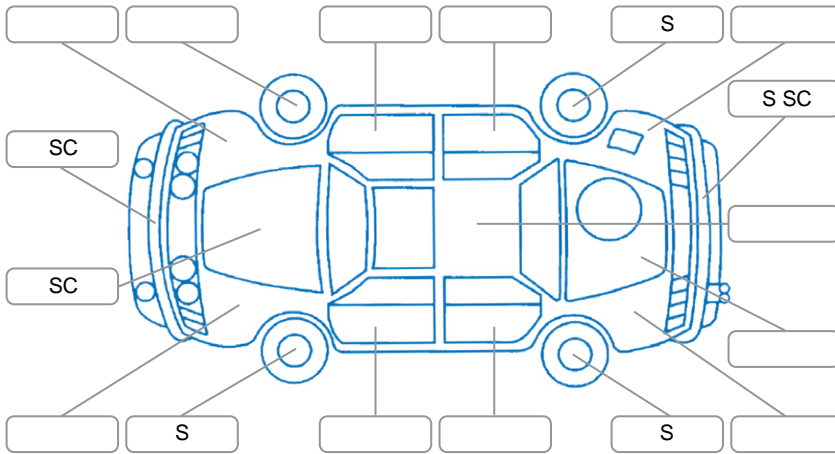

Report ID:	28,258,750	Version:	2
Created:	30 Jun 2026		

Make:	Ford	Model:	Escape
Body Style:	SUV	Year:	2018
Rego No.:	LQJ787	Rego Expiry:	17 Sep 2026
WoF Expiry:	04 Nov 2026	Odometer:	111,061 Kms
Good No.:	28258750	VIN:	WF0AXXWPMJJ33538
Next Service:	116,066kms	Service History:	No

Key
 S = Scratch R = Rust C = Crack * = Decals W = Significant scuffs
 D = Dent PT = Paint defect P = Pin dent SC = Stone Chips

Note: some defects and blemishes may not be displayed in the diagram

Body Inspection Comments

Conditions During Body Inspection: Wet

Under Carriage and Under Bonnet Inspection Comments

Interior Comments

Seats:	Good
Carpets:	Good
Panels:	Good
Dashboard:	Good

General Comments

Transmission shudder

Road Conditions During Test Drive	Dry
Engine Timing Mechanism	Timing Chain
Evidence of Cam Belt Replacement	<input type="checkbox"/> Yes <input type="checkbox"/> No Kms
Inspected by:	LukaAjitvan Woerden
Published by:	Levi Rose
Inspection Date:	24 Jun 2026