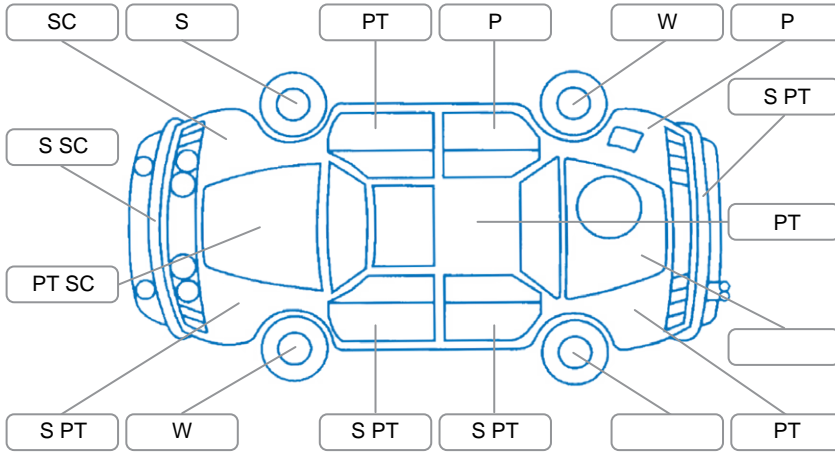

Report ID:	28,258,721	Version:	1
Created:	03 Jul 2026		

Make:	Nissan	Model:	Fuga
Body Style:	Sedan	Year:	2007
Rego No.:	MUP91	Rego Expiry:	10 Jul 2026
WoF Expiry:	10 Jul 2027	Odometer:	155,723 Kms
Good No.:	28258721	VIN:	7AT0DH8GX19155480
Next Service:	165,721kms	Service History:	No

Key

S = Scratch R = Rust C = Crack * = Decals W = Significant scuffs
 D = Dent PT = Paint defect P = Pin dent SC = Stone Chips

Note: some defects and blemishes may not be displayed in the diagram

Body Inspection Comments

Conditions During Body Inspection: Dry

Under Carriage and Under Bonnet Inspection Comments

Weeping from engine and transmission.

Interior Comments

Seats:	Good
Carpets:	Average
Panels:	Roof lining is sagging badly.
Dashboard:	Surface is cracked badly.