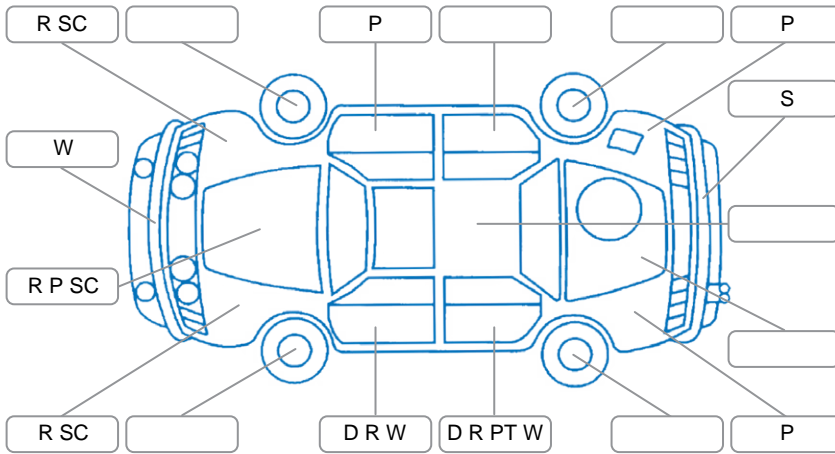

Report ID:	28,258,713	Version:	1
Created:	17 Jun 2026		

Make:	Toyota	Model:	Hiace
Body Style:	Van	Year:	2016
Rego No.:	KFZ900	Rego Expiry:	20 Sep 2026
WoF Expiry:	05 Mar 2027	Odometer:	107,413 Kms
Good No.:	28258713	VIN:	JTFHT02P205024945
Next Service:	119,000	Service History:	Yes

### Key

S = Scratch    R = Rust    C = Crack    \* = Decals    W = Significant scuffs  
 D = Dent    PT = Paint defect    P = Pin dent    SC = Stone Chips

Note: some defects and blemishes may not be displayed in the diagram