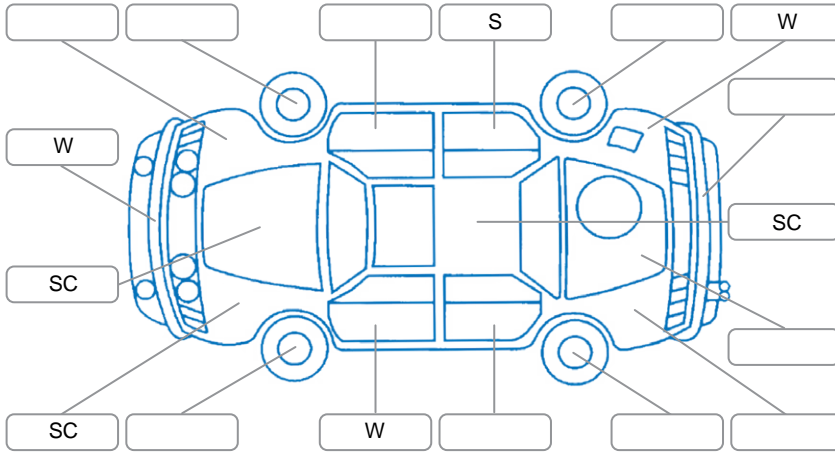

Report ID:	28,258,671	Version:	3
Created:	26 Jun 2026		

Make:	Mazda	Model:	Bt-50
Body Style:	Utility	Year:	2020
Rego No.:	NCJ942	Rego Expiry:	06 Oct 2026
WoF Expiry:	08 Jul 2027	Odometer:	57,889 Kms
Good No.:	28258671	VIN:	MMOUR0YG100078484
Next Service:	67,000 Kms	Service History:	No

Key

S = Scratch R = Rust C = Crack * = Decals W = Significant scuffs
 D = Dent PT = Paint defect P = Pin dent SC = Stone Chips

Note: some defects and blemishes may not be displayed in the diagram

Body Inspection Comments

Conditions During Body Inspection: Dry

Under Carriage and Under Bonnet Inspection Comments

Underbody Surface Rust

Interior Comments

Seats:	Good
Carpets:	Good
Panels:	Good
Dashboard:	Good

General Comments

Road Conditions During Test Drive	Dry	
Engine Timing Mechanism	Timing Chain	
Evidence of Cam Belt Replacement	<input type="checkbox"/> Yes <input type="checkbox"/> No	Kms
Inspected by:	Jaden Jenkins	
Published by:	Ajaykumar Muruganandam	
Inspection Date:	19 Jun 2026	