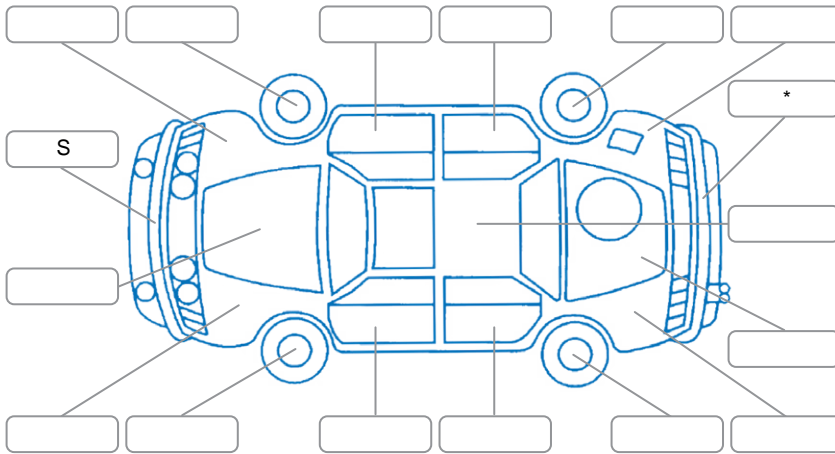

Report ID:	28,258,659	Version:	1
Created:	17 Jun 2026		

Make:	KIA	Model:	Stinger
Body Style:	Sedan	Year:	2021
Rego No.:	RUG989	Rego Expiry:	23 May 2027
WoF Expiry:	25 Jun 2027	Odometer:	136,168 Kms
Good No.:	28258659	VIN:	KNAE551CMM6102900
Next Service:	144,000 kms	Service History:	Yes

Key

S = Scratch R = Rust C = Crack * = Decals W = Significant scuffs
 D = Dent PT = Paint defect P = Pin dent SC = Stone Chips

Note: some defects and blemishes may not be displayed in the diagram

Body Inspection Comments

Conditions During Body Inspection: Wet

Under Carriage and Under Bonnet Inspection Comments

Interior Comments

Seats:	Average
Carpets:	Average
Panels:	Good
Dashboard:	Good

General Comments

Road Conditions During Test Drive	Wet
Engine Timing Mechanism	Timing Chain
Evidence of Cam Belt Replacement	<input type="checkbox"/> Yes <input type="checkbox"/> No Kms