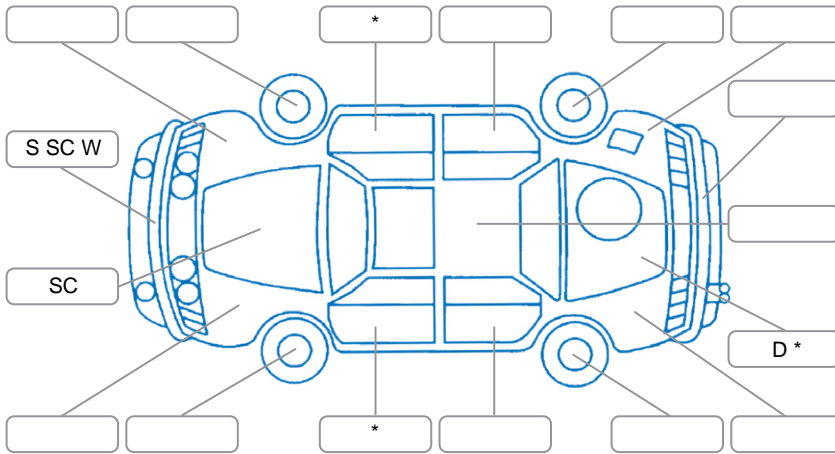

Report ID:	28,258,600	Version:	2
Created:	19 Jun 2026		

Make:	Mazda	Model:	Bt-50
Body Style:	Utility	Year:	2018
Rego No.:	LUS663	Rego Expiry:	02 Dec 2026
WoF Expiry:	03 Jul 2027	Odometer:	136,369 Kms
Good No.:	28258600	VIN:	MMOUR0YG100850522
Next Service:	138000	Service History:	Yes

Key
 S = Scratch R = Rust C = Crack * = Decals W = Significant scuffs
 D = Dent PT = Paint defect P = Pin dent SC = Stone Chips

Note: some defects and blemishes may not be displayed in the diagram

Body Inspection Comments

Front bumper insecure
 Windscreen crack in cva

Conditions During Body Inspection Dry

Under Carriage and Under Bonnet Inspection Comments

Interior Comments

Seats:	Good
Carpets:	Good
Panels:	Good
Dashboard:	Good