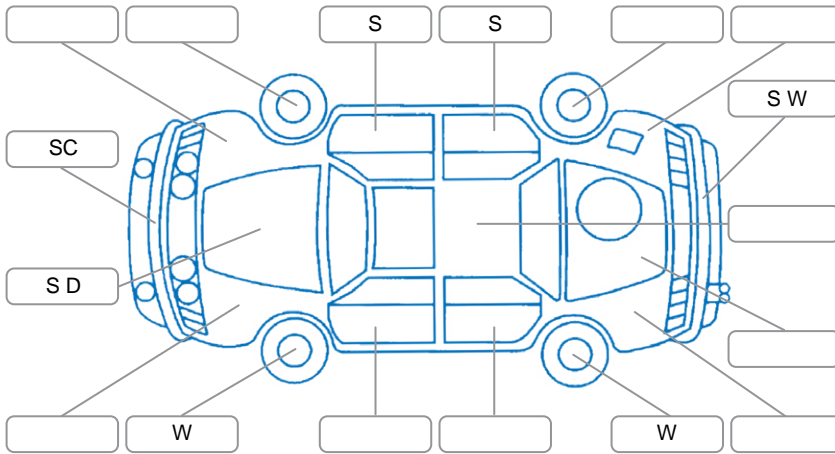

### Key

S = Scratch    R = Rust    C = Crack    \* = Decals    W = Significant scuffs  
 D = Dent    PT = Paint defect    P = Pin dent    SC = Stone Chips

Note: some defects and blemishes may not be displayed in the diagram

### Body Inspection Comments

Front tyres close to  
 Stone chip in windscreen in cva

Conditions During Body Inspection    Dry