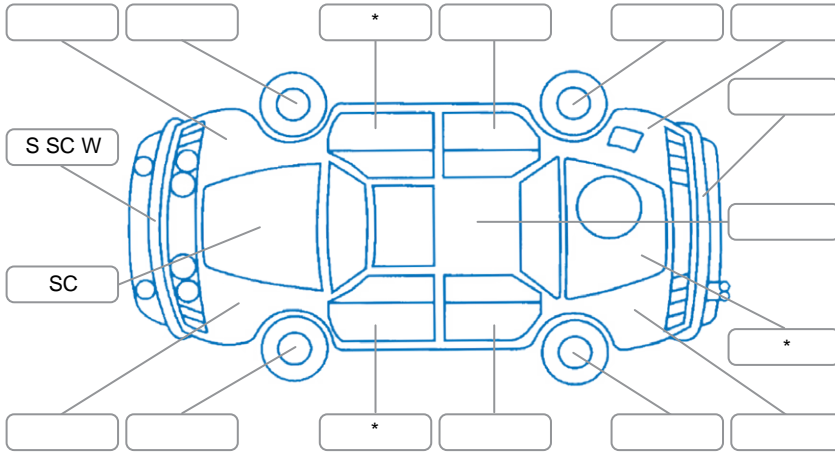

Report ID:	28,258,518	Version:	2
Created:	19 Jun 2026		

Make:	Mazda	Model:	Bt-50
Body Style:	Utility	Year:	2018
Rego No.:	LUS669	Rego Expiry:	03 Dec 2026
WoF Expiry:	03 Jul 2027	Odometer:	170,615 Kms
Good No.:	28258518	VIN:	MMOUR0YG100871958
Next Service:	175000	Service History:	Yes

**Key**

S = Scratch    R = Rust    C = Crack    \* = Decals    W = Significant scuffs  
 D = Dent    PT = Paint defect    P = Pin dent    SC = Stone Chips

Note: some defects and blemishes may not be displayed in the diagram