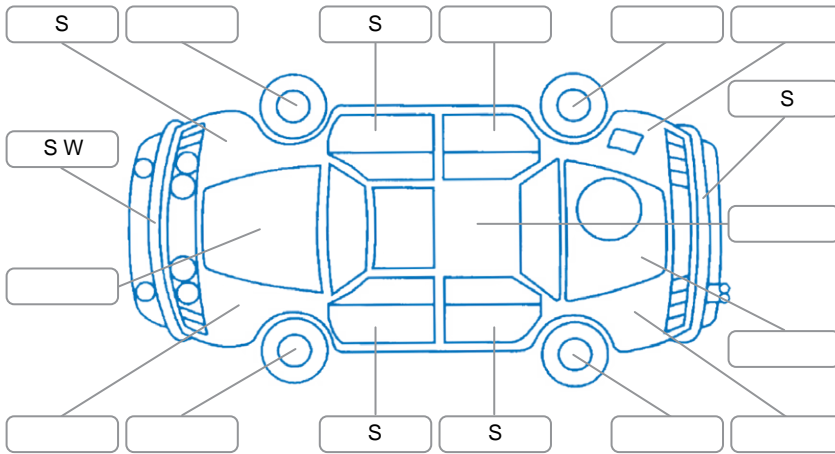

Report ID:	28,258,462	Version:	2
Created:	19 Jun 2026		

Make:	Nissan	Model:	Juke
Body Style:	SUV	Year:	2017
Rego No.:	KLW938	Rego Expiry:	27 Mar 2027
WoF Expiry:	02 Jul 2027	Odometer:	108,827 Kms
Good No.:	28258462	VIN:	SJNFBAF15A7253546
Next Service:	118000 Kms	Service History:	No

Key
 S = Scratch R = Rust C = Crack * = Decals W = Significant scuffs
 D = Dent PT = Paint defect P = Pin dent SC = Stone Chips

Note: some defects and blemishes may not be displayed in the diagram

Body Inspection Comments