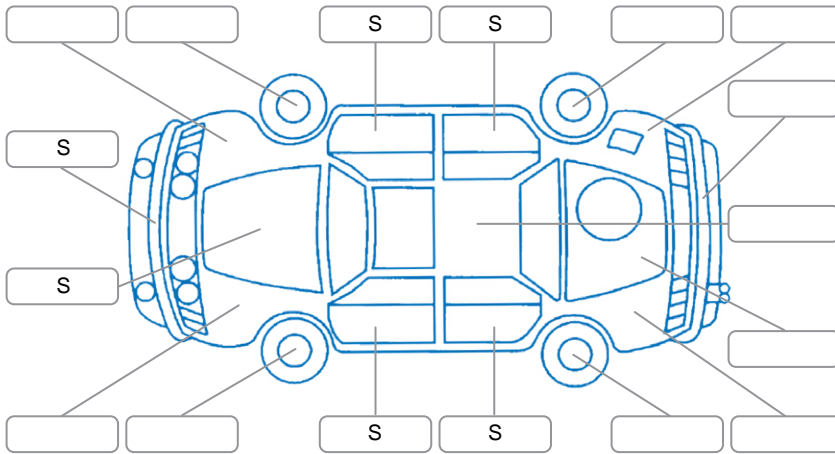

Report ID:	28,258,458	Version:	1
Created:	24 Jun 2026		

Make:	Suzuki	Model:	Celerio
Body Style:	Hatchback	Year:	2019
Rego No.:	LYZ837	Rego Expiry:	28 Jan 2027
WoF Expiry:	16 Mar 2027	Odometer:	10,295 Kms
Good No.:	28258458	VIN:	MMSLFE42S00184577
Next Service:	20000	Service History:	Yes

Key

S = Scratch R = Rust C = Crack * = Decals W = Significant scuffs
 D = Dent PT = Paint defect P = Pin dent SC = Stone Chips

Note: some defects and blemishes may not be displayed in the diagram

Body Inspection Comments