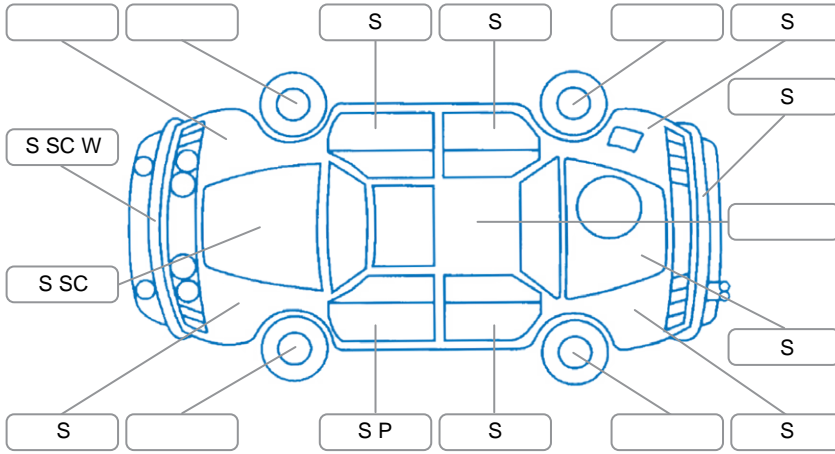

Report ID:	28,258,443	Version:	2
Created:	19 Jun 2026		

Make:	Honda	Model:	Odyssey
Body Style:	People Mover	Year:	2016
Rego No.:	JSU630	Rego Expiry:	30 Sep 2026
WoF Expiry:	07 Dec 2026	Odometer:	282,687 Kms
Good No.:	28258443	VIN:	JHMRC1850GC204391
Next Service:	290000 kms	Service History:	No

Key
 S = Scratch R = Rust C = Crack * = Decals W = Significant scuffs
 D = Dent PT = Paint defect P = Pin dent SC = Stone Chips

Note: some defects and blemishes may not be displayed in the diagram

Body Inspection Comments

Conditions During Body Inspection	Dry
-----------------------------------	-----

Under Carriage and Under Bonnet Inspection Comments

Rocker cover is leaking.

Interior Comments

Seats:	Average
Carpets:	Average
Panels:	Average
Dashboard:	Good