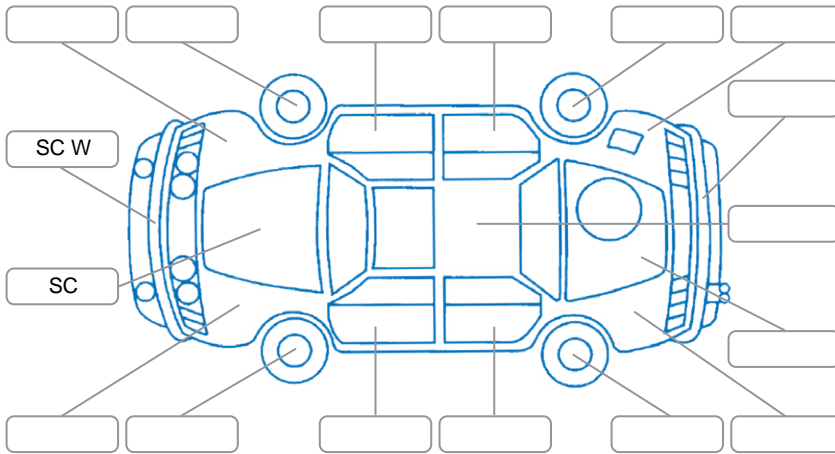

Report ID:	28,258,427	Version:	2
Created:	06 Jul 2026		

Make:	Holden	Model:	Colorado
Body Style:	Utility	Year:	2019
Rego No.:	MFR735	Rego Expiry:	27 Sep 2026
WoF Expiry:	20 Jul 2027	Odometer:	126,355 Kms
Good No.:	28258427	VIN:	MMU148MK0LH602573
Next Service:	132000	Service History:	Yes

Key
 S = Scratch R = Rust C = Crack * = Decals W = Significant scuffs
 D = Dent PT = Paint defect P = Pin dent SC = Stone Chips

Note: some defects and blemishes may not be displayed in the diagram

Body Inspection Comments