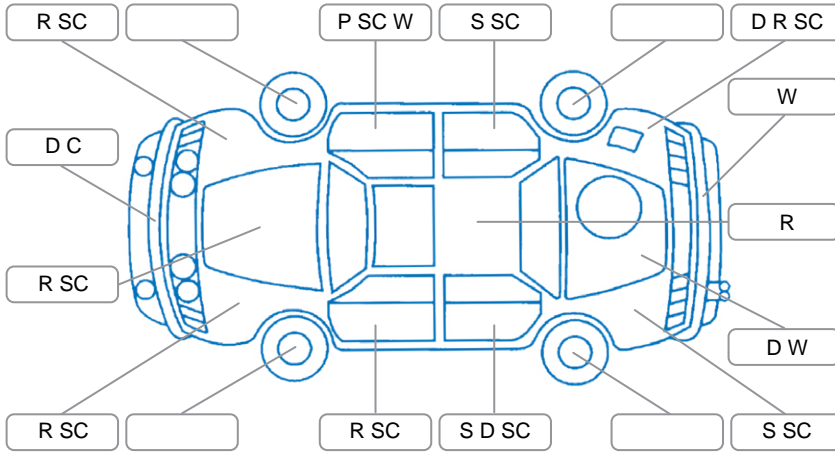

Report ID:	28,258,277	Version:	1
Created:	17 Jun 2026		

Make:	Toyota	Model:	Hiace
Body Style:	Van	Year:	2017
Rego No.:	KYQ853	Rego Expiry:	24 Oct 2026
WoF Expiry:	21 Oct 2026	Odometer:	219,123 Kms
Good No.:	28258277	VIN:	JTFHT02P405029578
Next Service:	221,470	Service History:	No

Key

S = Scratch R = Rust C = Crack * = Decals W = Significant scuffs
 D = Dent PT = Paint defect P = Pin dent SC = Stone Chips

Note: some defects and blemishes may not be displayed in the diagram

Body Inspection Comments

Radiator support panel surface rust
 Oil leak (Requires further investigation)
 Both sills dented

Interior Comments

Seats:	Good
Carpets:	Average
Panels:	Average
Dashboard:	holes in dashboard

General Comments