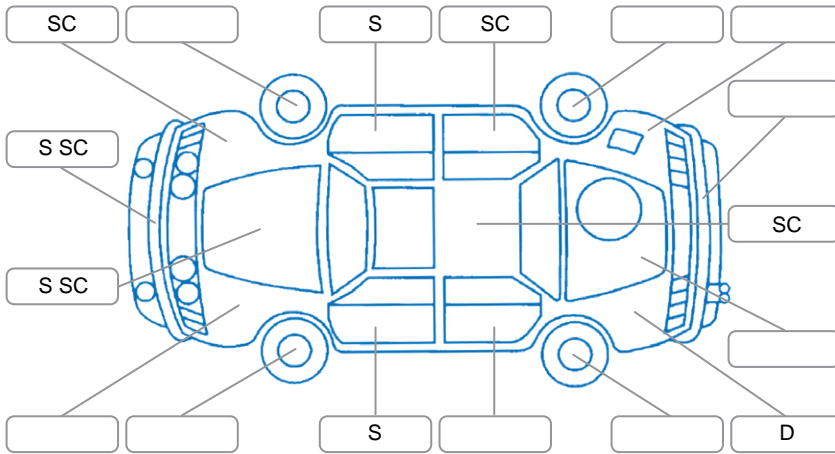

Report ID:	28,258,220	Version:	1
Created:	17 Jun 2026		

Make:	Holden	Model:	Colorado
Body Style:	Utility	Year:	2019
Rego No.:	MEC143	Rego Expiry:	22 Feb 2027
WoF Expiry:	11 Jun 2027	Odometer:	185,164 Kms
Good No.:	28258220	VIN:	MMU148LK0KH654599
Next Service:	198600	Service History:	Yes

**Key**  
 S = Scratch    R = Rust    C = Crack    \* = Decals    W = Significant scuffs  
 D = Dent    PT = Paint defect    P = Pin dent    SC = Stone Chips

Note: some defects and blemishes may not be displayed in the diagram