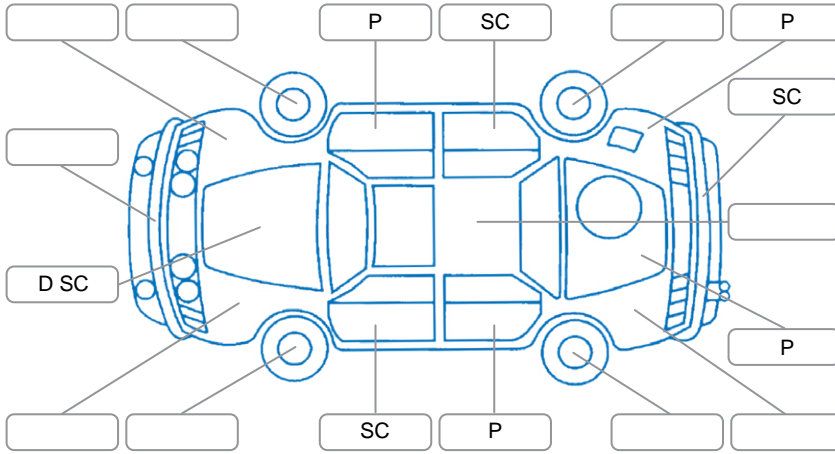

Report ID:	28,258,055	Version:	1
Created:	16 Jun 2026		

Make:	Mini	Model:	Cooper
Body Style:	Hatchback	Year:	2018
Rego No.:	RHL667	Rego Expiry:	30 Nov 2026
WoF Expiry:	02 Oct 2026	Odometer:	108,111 Kms
Good No.:	28258055	VIN:	WMWLN320102H07609
Next Service:	115000	Service History:	No

### Key

S = Scratch    R = Rust    C = Crack    \* = Decals    W = Significant scuffs  
 D = Dent    PT = Paint defect    P = Pin dent    SC = Stone Chips

Note: some defects and blemishes may not be displayed in the diagram