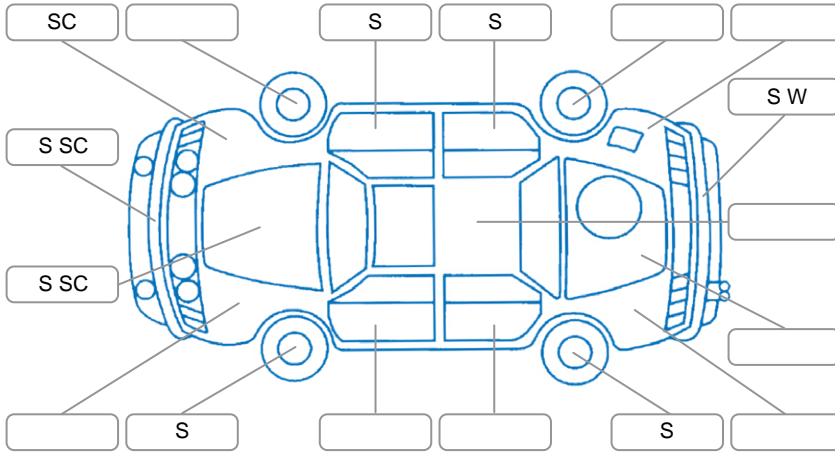

Report ID:	28,257,317	Version:	2
Created:	25 Jun 2026		

Make:	Haval	Model:	H2
Body Style:	SUV	Year:	2018
Rego No.:	LME768	Rego Expiry:	10 Jul 2026
WoF Expiry:	06 Jan 2027	Odometer:	63,834 Kms
Good No.:	28257317	VIN:	LGWEE4A45JH903643
Next Service:	73000	Service History:	Yes

Key
 S = Scratch R = Rust C = Crack * = Decals W = Significant scuffs
 D = Dent PT = Paint defect P = Pin dent SC = Stone Chips

Note: some defects and blemishes may not be displayed in the diagram

Body Inspection Comments

Conditions During Body Inspection: Wet

Under Carriage and Under Bonnet Inspection Comments

Interior Comments

Seats:	Good
Carpets:	Good
Panels:	Good
Dashboard:	Good

General Comments

Road Conditions During Test Drive	Wet	
Engine Timing Mechanism	Timing Chain	
Evidence of Cam Belt Replacement	<input type="checkbox"/> Yes <input type="checkbox"/> No	Kms
Inspected by:	Caine Teke	
Published by:	Luke Saunders	
Inspection Date:	17 Jun 2026	