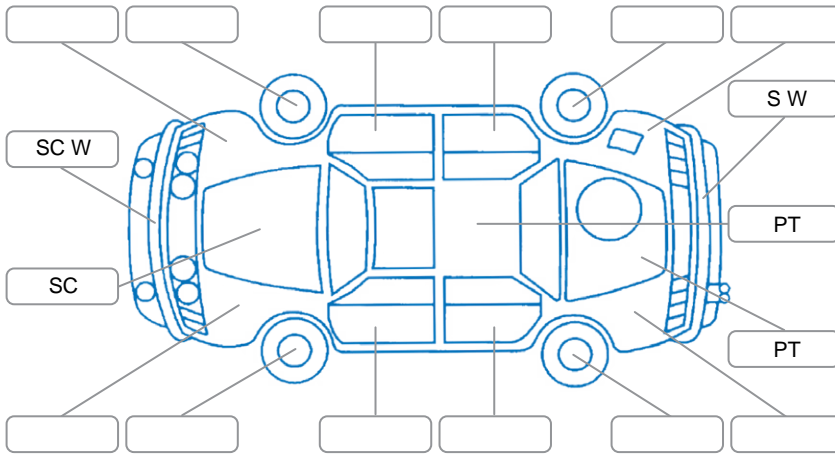

### Key

S = Scratch    R = Rust    C = Crack    \* = Decals    W = Significant scuffs  
 D = Dent    PT = Paint defect    P = Pin dent    SC = Stone Chips

Note: some defects and blemishes may not be displayed in the diagram

### Body Inspection Comments

Left sill dent

Conditions During Body Inspection

Dry