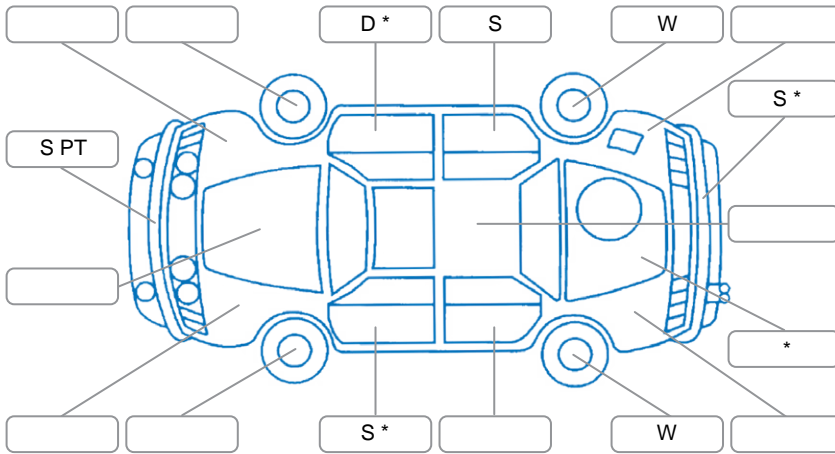

Report ID:	28,256,981	Version:	1
Created:	16 Jun 2026		

Make:	Toyota	Model:	Corolla
Body Style:	Hatchback	Year:	2020
Rego No.:	MYC384	Rego Expiry:	25 Sep 2026
WoF Expiry:	16 Jun 2027	Odometer:	33,241 Kms
Good No.:	28256981	VIN:	JTNK93BEX03022087
Next Service:	35000	Service History:	Yes

Key

S = Scratch R = Rust C = Crack * = Decals W = Significant scuffs
 D = Dent PT = Paint defect P = Pin dent SC = Stone Chips

Note: some defects and blemishes may not be displayed in the diagram

Body Inspection Comments