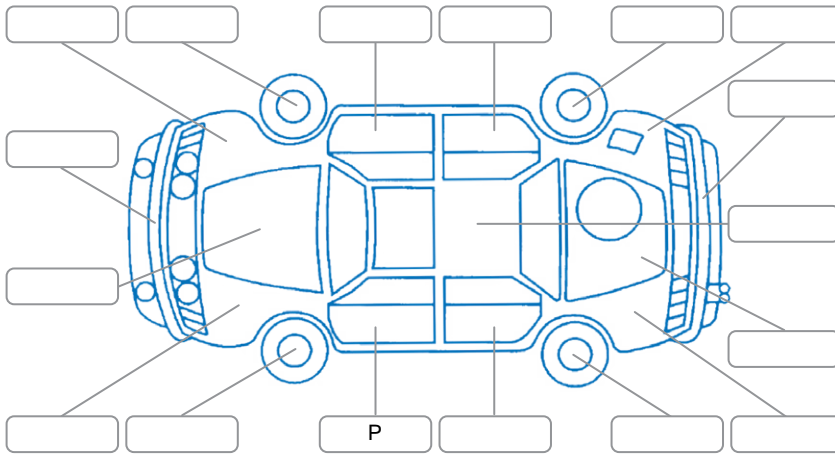

Report ID:	28,256,896	Version:	3
Created:	25 Jun 2026		

Make:	KIA	Model:	RIO
Body Style:	Hatchback	Year:	2021
Rego No.:	NPN770	Rego Expiry:	29 Dec 2026
WoF Expiry:	24 Jun 2027	Odometer:	50,656 Kms
Good No.:	28256896	VIN:	KNADB514MM6567495
Next Service:	59,700 Kms	Service History:	Yes

Key
 S = Scratch R = Rust C = Crack * = Decals W = Significant scuffs
 D = Dent PT = Paint defect P = Pin dent SC = Stone Chips

Note: some defects and blemishes may not be displayed in the diagram

Body Inspection Comments