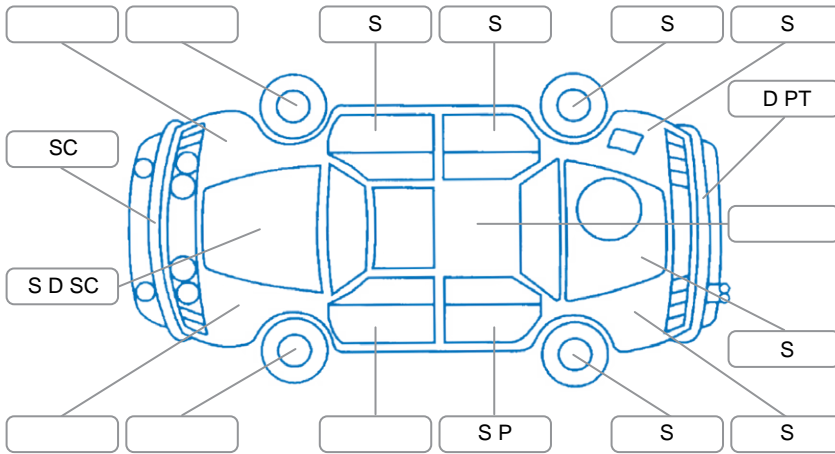

Report ID:	28,256,798	Version:	1
Created:	23 Jun 2026		

Make:	Toyota	Model:	Blade
Body Style:	Hatchback	Year:	2007
Rego No.:	NPB543	Rego Expiry:	20 Dec 2026
WoF Expiry:	30 Jun 2027	Odometer:	80,692 Kms
Good No.:	28256798	VIN:	7AT0H656X20021753
Next Service:	90,668km's	Service History:	No

Key
 S = Scratch R = Rust C = Crack * = Decals W = Significant scuffs
 D = Dent PT = Paint defect P = Pin dent SC = Stone Chips

Note: some defects and blemishes may not be displayed in the diagram

Body Inspection Comments