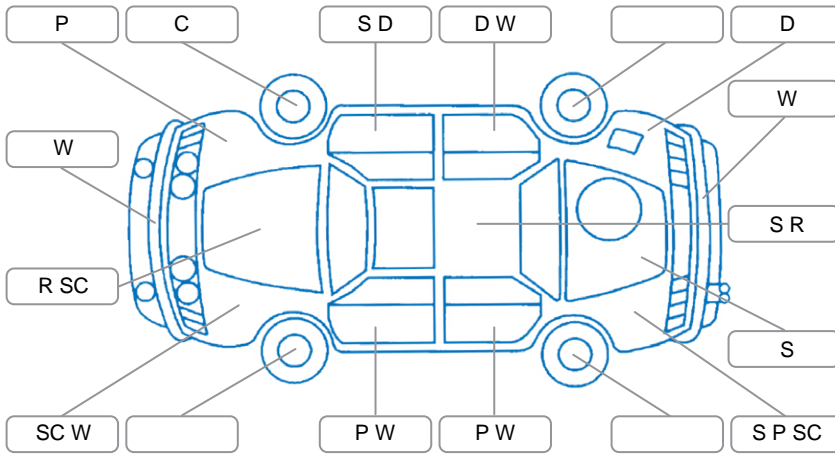

Report ID:	28,256,779	Version:	1
Created:	17 Jun 2026		

Make:	Honda	Model:	FIT
Body Style:	Hatchback	Year:	2007
Rego No.:	LHP71	Rego Expiry:	05 Aug 2026
WoF Expiry:	28 Jul 2026	Odometer:	121,988 Kms
Good No.:	28256779	VIN:	7AT08G2YX18393037
Next Service:	126,172	Service History:	No

Key

S = Scratch R = Rust C = Crack * = Decals W = Significant scuffs
 D = Dent PT = Paint defect P = Pin dent SC = Stone Chips

Note: some defects and blemishes may not be displayed in the diagram

Body Inspection Comments