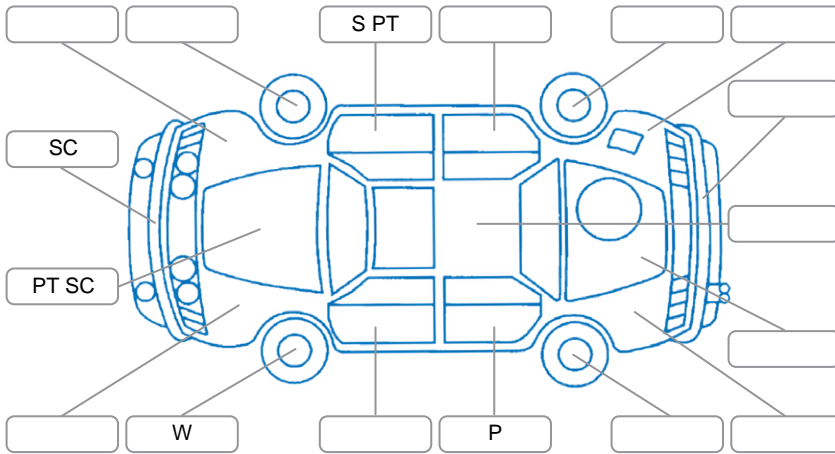

Report ID:	28,256,722	Version:	1
Created:	22 Jun 2026		

Make:	Toyota	Model:	Aqua
Body Style:	Hatchback	Year:	2013
Rego No.:	RJC863	Rego Expiry:	31 Jul 2026
WoF Expiry:	06 Jul 2027	Odometer:	98,276 Kms
Good No.:	28256722	VIN:	7AT0H65YX23123733
Next Service:	108200	Service History:	No

Key
 S = Scratch R = Rust C = Crack * = Decals W = Significant scuffs
 D = Dent PT = Paint defect P = Pin dent SC = Stone Chips

Note: some defects and blemishes may not be displayed in the diagram

Body Inspection Comments