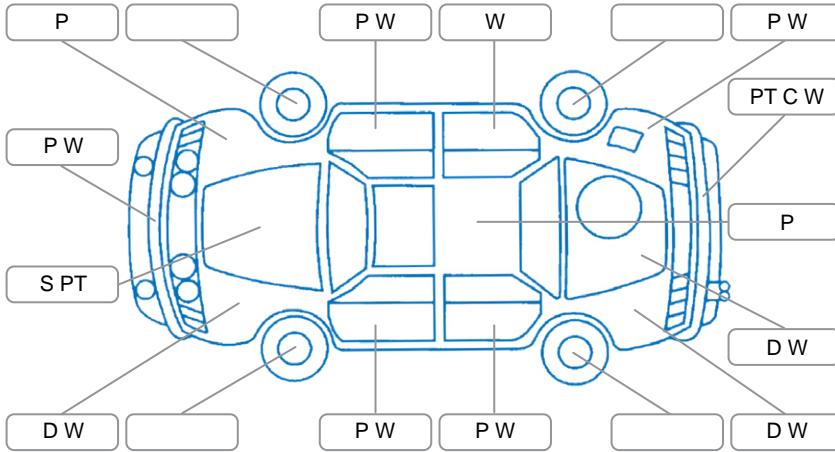

Report ID:	28,256,672	Version:	1
Created:	16 Jun 2026		

Make:	Suzuki	Model:	Splash
Body Style:	Hatchback	Year:	2013
Rego No.:	HDZ226	Rego Expiry:	20 Aug 2026
WoF Expiry:		Odometer:	77,530 Kms
Good No.:	28256672	VIN:	TSMEXB32S00710738
Next Service:	87,000	Service History:	Yes

### Key

S = Scratch    R = Rust    C = Crack    \* = Decals    W = Significant scuffs  
 D = Dent    PT = Paint defect    P = Pin dent    SC = Stone Chips

Note: some defects and blemishes may not be displayed in the diagram

### Body Inspection Comments

Both sills dent

Conditions During Body Inspection

Dry