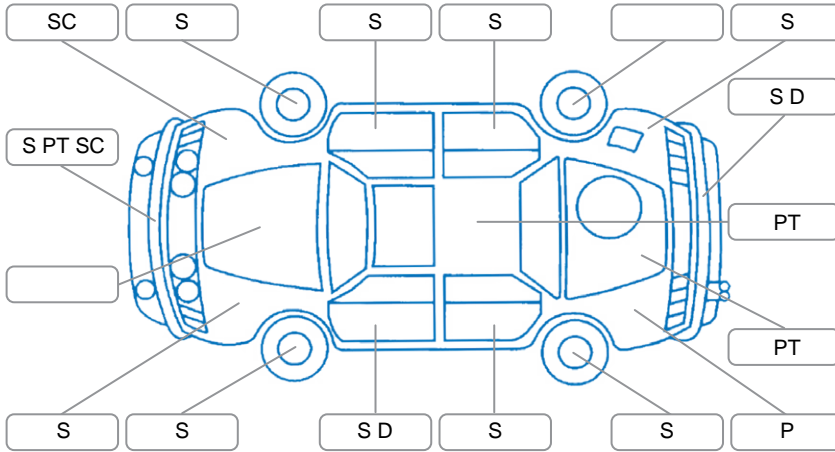

Report ID:	28,256,574	Version:	1
Created:	15 Jun 2026		

Make:	Toyota	Model:	Corolla
Body Style:	Hatchback	Year:	2002
Rego No.:	FFE650	Rego Expiry:	27 Sep 2026
WoF Expiry:	23 Jan 2027	Odometer:	186,186 Kms
Good No.:	28256574	VIN:	7AT0H607X10043754
Next Service:	Unknown	Service History:	No

Key

S = Scratch R = Rust C = Crack * = Decals W = Significant scuffs
 D = Dent PT = Paint defect P = Pin dent SC = Stone Chips

Note: some defects and blemishes may not be displayed in the diagram

Body Inspection Comments