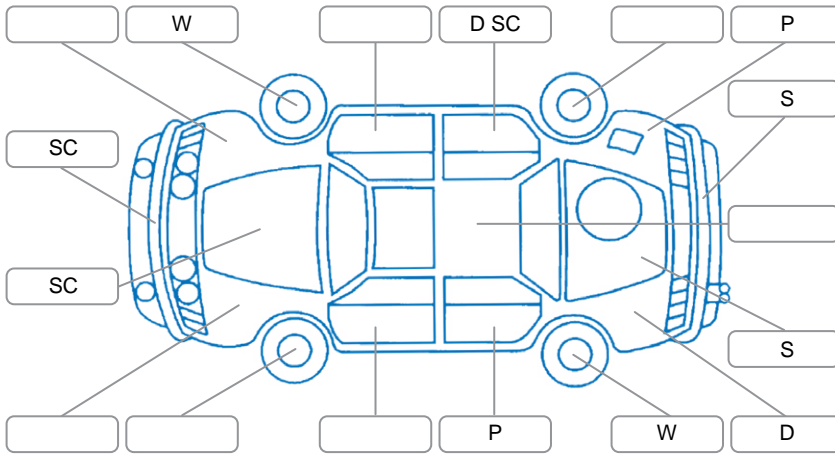

Report ID:	28,256,535	Version:	1
Created:	17 Jun 2026		

Make:	Renault	Model:	Trafic
Body Style:	Van	Year:	2022
Rego No.:	PHT750	Rego Expiry:	29 Jun 2026
WoF Expiry:	30 Jun 2026	Odometer:	94,855 Kms
Good No.:	28256535	VIN:	VF13FL01268519230
Next Service:	85,000	Service History:	No

### Key

S = Scratch    R = Rust    C = Crack    \* = Decals    W = Significant scuffs  
 D = Dent    PT = Paint defect    P = Pin dent    SC = Stone Chips

Note: some defects and blemishes may not be displayed in the diagram