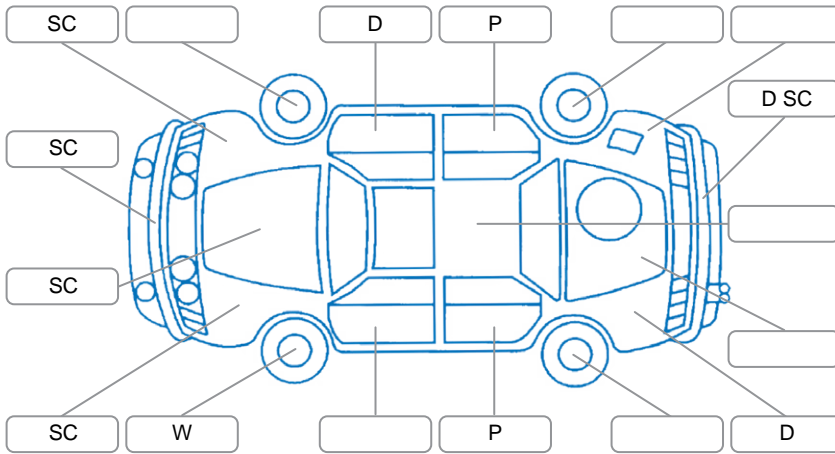

Report ID:	28,256,437	Version:	1
Created:	19 Jun 2026		

Make:	Holden	Model:	Commodore
Body Style:	Wagon	Year:	2014
Rego No.:	HND90	Rego Expiry:	31 May 2027
WoF Expiry:	30 Jun 2027	Odometer:	137,115 Kms
Good No.:	28256437	VIN:	6G1FB8E32EL986767
Next Service:	147,113 Kms	Service History:	No

Key

S = Scratch R = Rust C = Crack * = Decals W = Significant scuffs
 D = Dent PT = Paint defect P = Pin dent SC = Stone Chips

Note: some defects and blemishes may not be displayed in the diagram

Body Inspection Comments

Dashboard: Good

General Comments

Road Conditions During Test Drive

Dry

Engine Timing Mechanism

Timing Chain

Evidence of Cam Belt Replacement

Yes No