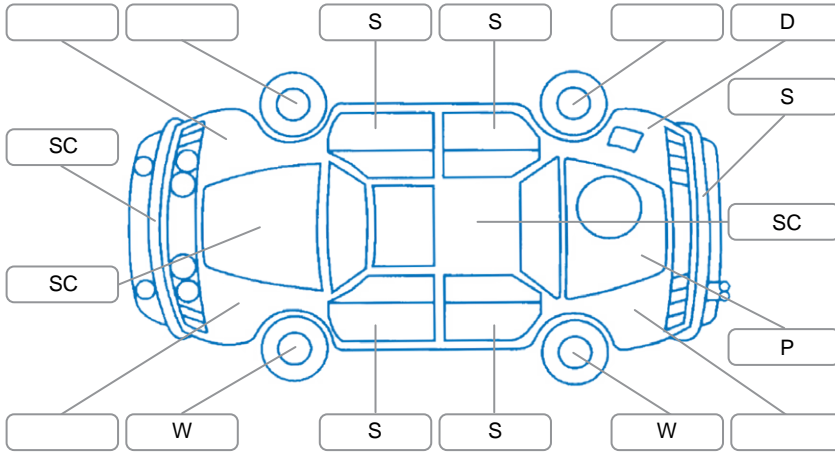

Key

S = Scratch R = Rust C = Crack * = Decals W = Significant scuffs
 D = Dent PT = Paint defect P = Pin dent SC = Stone Chips

Note: some defects and blemishes may not be displayed in the diagram

Body Inspection Comments

Minor stonechips on windscreen

Conditions During Body Inspection

Dry

Under Carriage and Under Bonnet Inspection Comments

All wheel drive
 Under tray cover damaged

Interior Comments

Seats:	Good
Carpets:	Good
Panels:	headliner sagging
Dashboard:	Good