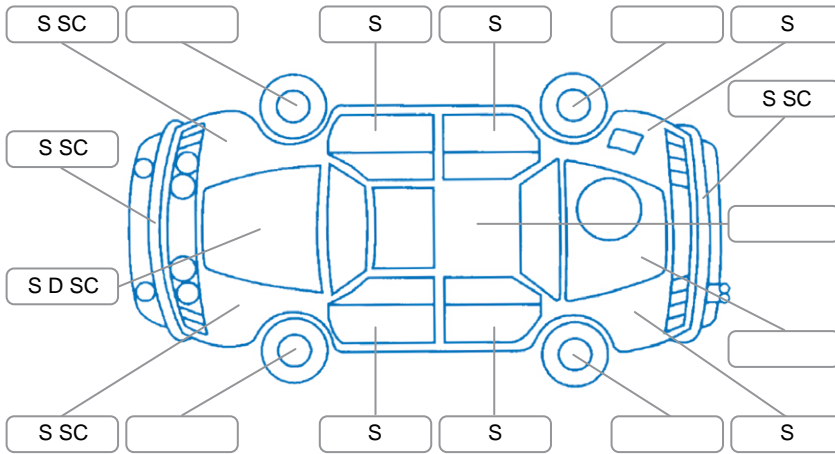

Report ID:	28,256,189	Version:	1
Created:	23 Jun 2026		

Make:	Holden	Model:	Cruze
Body Style:	Hatchback	Year:	2014
Rego No.:	HUK326	Rego Expiry:	02 Aug 2026
WoF Expiry:	14 Feb 2027	Odometer:	132,156 Kms
Good No.:	28256189	VIN:	6G1PE6EN8EL010297
Next Service:	due now	Service History:	Yes

Key
 S = Scratch R = Rust C = Crack * = Decals W = Significant scuffs
 D = Dent PT = Paint defect P = Pin dent SC = Stone Chips

Note: some defects and blemishes may not be displayed in the diagram

Body Inspection Comments

Space saver

Conditions During Body Inspection

Dry

Under Carriage and Under Bonnet Inspection Comments

Significant oil leak

Interior Comments

Seats: average for age of vehicle

Carpets: Average