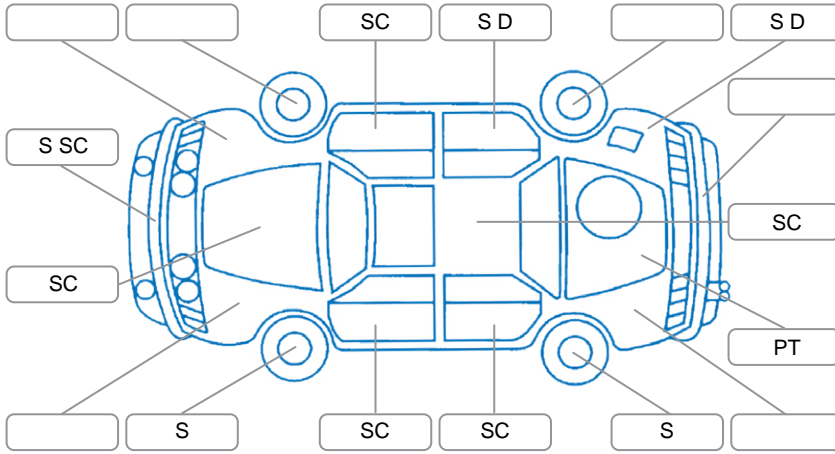

Report ID:	28,256,127	Version:	1
Created:	18 Jun 2026		

Make:	Toyota	Model:	Corolla
Body Style:	Wagon	Year:	2022
Rego No.:	PKC571	Rego Expiry:	26 Jul 2026
WoF Expiry:	02 Mar 2027	Odometer:	61,215 Kms
Good No.:	28256127	VIN:	JTDZPAAE60J216237
Next Service:	70,000 Kms	Service History:	Yes

Key

S = Scratch R = Rust C = Crack * = Decals W = Significant scuffs
 D = Dent PT = Paint defect P = Pin dent SC = Stone Chips

Note: some defects and blemishes may not be displayed in the diagram

Body Inspection Comments

Paint defect on LH side skirt.
 Tailgate badge needs refitted (in glovebox).

Conditions During Body Inspection Dry

Under Carriage and Under Bonnet Inspection Comments

Interior Comments

Seats:	Good
Carpets:	Good
Panels:	Good
Dashboard:	Good