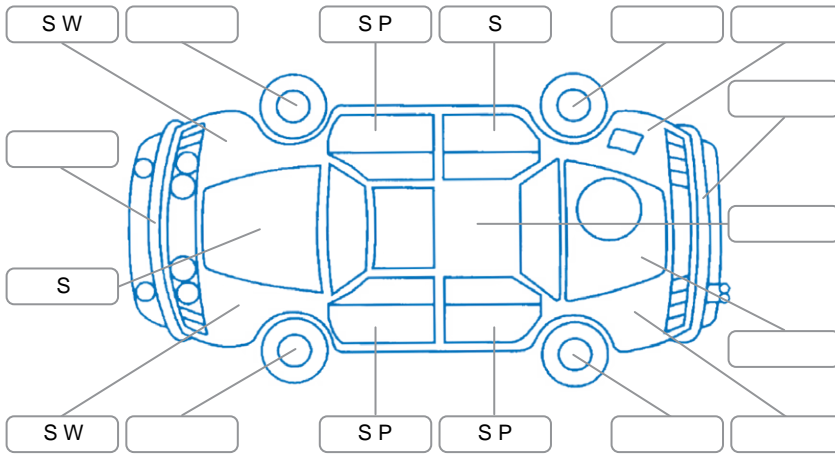

Report ID:	28,256,060	Version:	2
Created:	29 Jun 2026		

Make:	Holden	Model:	Colorado
Body Style:	Utility	Year:	2012
Rego No.:	GPW526	Rego Expiry:	15 Aug 2026
WoF Expiry:	10 Jul 2027	Odometer:	181,471 Kms
Good No.:	28256060	VIN:	MMU145DH0DH638417
Next Service:	185,203	Service History:	No

Key

S = Scratch R = Rust C = Crack * = Decals W = Significant scuffs
 D = Dent PT = Paint defect P = Pin dent SC = Stone Chips

Note: some defects and blemishes may not be displayed in the diagram

Body Inspection Comments

FL bumper corner not secured

Conditions During Body Inspection

Dry

Under Carriage and Under Bonnet Inspection Comments

Interior Comments

Seats:	Average
Carpets:	carpet ripped on driver side
Panels:	Average
Dashboard:	Average