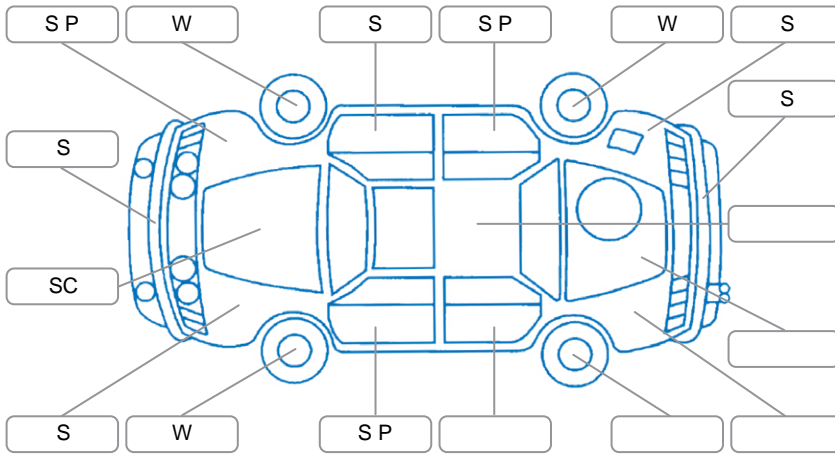

Report ID:	28,256,039	Version:	1
Created:	15 Jun 2026		

Make:	Nissan	Model:	Latio
Body Style:	Sedan	Year:	2016
Rego No.:	PHL550	Rego Expiry:	15 Jun 2026
WoF Expiry:	12 Jun 2027	Odometer:	39,311 Kms
Good No.:	28256039	VIN:	7AT0DH90X21706873
Next Service:		Service History:	No

Key
 S = Scratch R = Rust C = Crack * = Decals W = Significant scuffs
 D = Dent PT = Paint defect P = Pin dent SC = Stone Chips

Note: some defects and blemishes may not be displayed in the diagram

Body Inspection Comments

Conditions During Body Inspection

Under Carriage and Under Bonnet Inspection Comments

Interior Comments

Seats:	Good
Carpets:	Good
Panels:	Good
Dashboard:	Good

General Comments

Road Conditions During Test Drive	Dry
Engine Timing Mechanism	Timing Chain
Evidence of Cam Belt Replacement	<input type="checkbox"/> Yes <input type="checkbox"/> No Kms
Inspected by:	Phillip Russel-Waimotu
Published by:	Phillip Russel-Waimotu
Inspection Date:	15 Jun 2026