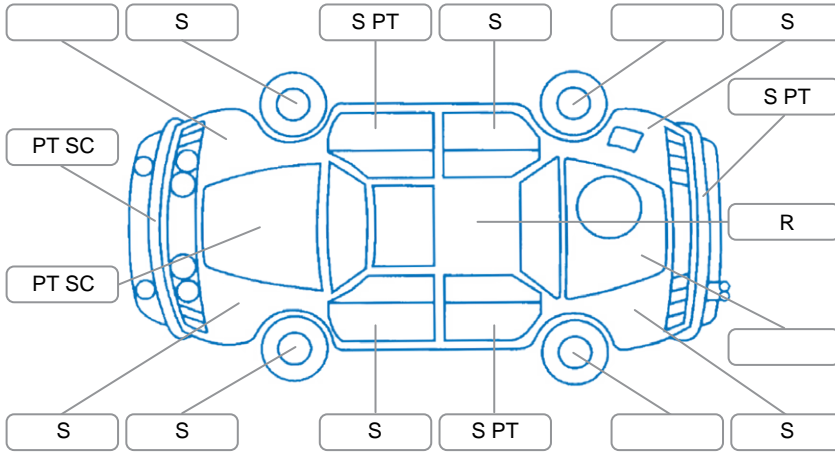

Report ID:	28,255,953	Version:	2
Created:	29 Jun 2026		

Make:	Hyundai	Model:	Santa FE
Body Style:	SUV	Year:	2021
Rego No.:	NWH495	Rego Expiry:	30 Jan 2027
WoF Expiry:		Odometer:	133,421 Kms
Good No.:	28255953	VIN:	KMHS281KSNU403392
Next Service:	no sticker	Service History:	No

Key

S = Scratch R = Rust C = Crack * = Decals W = Significant scuffs
 D = Dent PT = Paint defect P = Pin dent SC = Stone Chips

Note: some defects and blemishes may not be displayed in the diagram

Body Inspection Comments

Windscreen crack outside cva,F wiper worn,roof rack rail cover missing,

Conditions During Body Inspection

Wet

Under Carriage and Under Bonnet Inspection Comments

Underbody minor rust ,

Interior Comments

Seats:	Good
Carpets:	Good
Panels:	Good
Dashboard:	Good