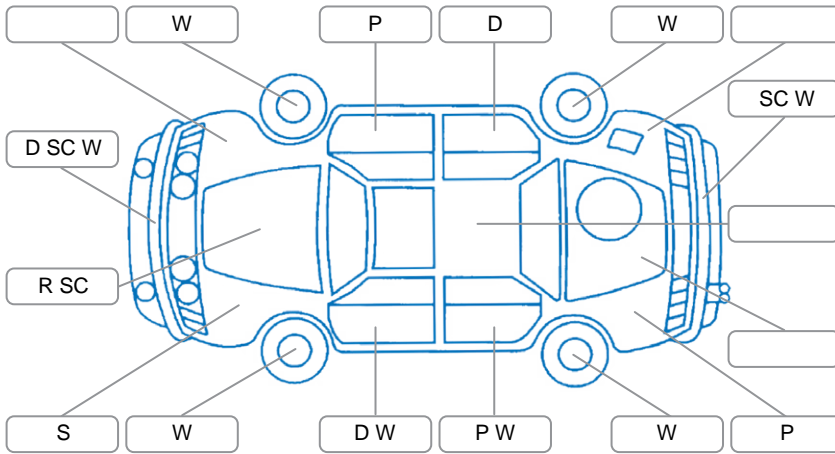

Report ID:	28,255,897	Version:	1
Created:	17 Jun 2026		

Make:	Nissan	Model:	Qashqai
Body Style:	SUV	Year:	2020
Rego No.:	MQL533	Rego Expiry:	22 Oct 2025
WoF Expiry:	11 Jun 2027	Odometer:	150,026 Kms
Good No.:	28255897	VIN:	SJNFBAJ11A2691427
Next Service:	Unreadable	Service History:	Yes

Key

S = Scratch R = Rust C = Crack * = Decals W = Significant scuffs
 D = Dent PT = Paint defect P = Pin dent SC = Stone Chips

Note: some defects and blemishes may not be displayed in the diagram

Body Inspection Comments