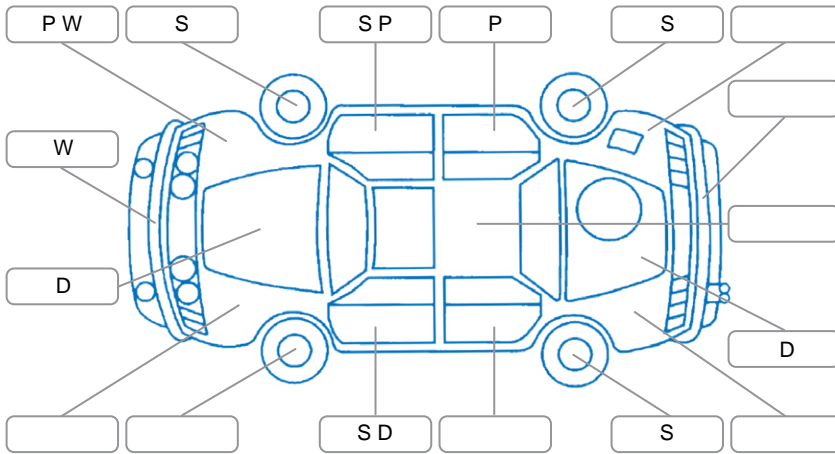

Report ID:	28,255,809	Version:	3
Created:	29 Jun 2026		

Make:	Toyota	Model:	Isis
Body Style:	SUV	Year:	2005
Rego No.:	LYW196	Rego Expiry:	23 Jan 2027
WoF Expiry:	27 Jan 2027	Odometer:	120,450 Kms
Good No.:	28255809	VIN:	7AT0H658X18031519
Next Service:	130,456 Kms.	Service History:	No

Key
 S = Scratch R = Rust C = Crack * = Decals W = Significant scuffs
 D = Dent PT = Paint defect P = Pin dent SC = Stone Chips

Note: some defects and blemishes may not be displayed in the diagram

Body Inspection Comments

Conditions During Body Inspection: Dry

Under Carriage and Under Bonnet Inspection Comments

Interior Comments

Seats:	Good
Carpets:	Good
Panels:	Good
Dashboard:	Good

General Comments

Road Conditions During Test Drive	Dry		
Engine Timing Mechanism	Timing Chain		
Evidence of Cam Belt Replacement	<input type="checkbox"/> Yes	<input type="checkbox"/> No	Kms
Inspected by:	Haden Brown		
Published by:	Harry Dodds		
Inspection Date:	17 Jun 2026		