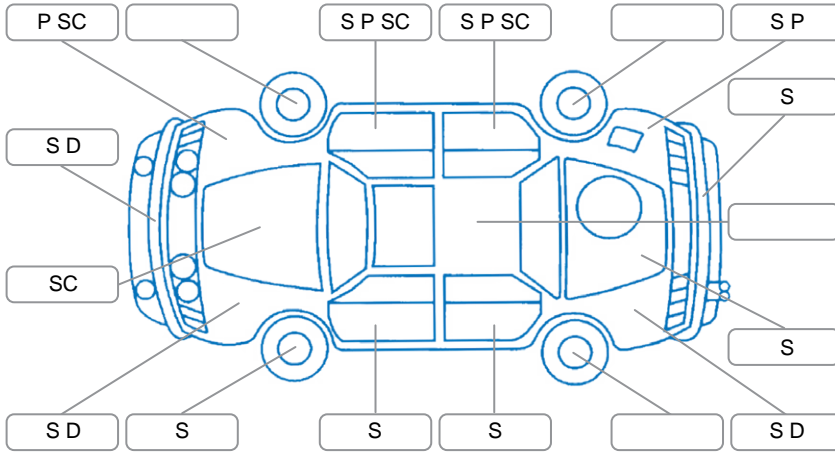

Report ID:	28,255,768	Version:	1
Created:	15 Jun 2026		

Make:	Ford	Model:	Mondeo
Body Style:	Wagon	Year:	2011
Rego No.:	FTN73	Rego Expiry:	12 Sep 2026
WoF Expiry:	15 Aug 2026	Odometer:	219,631 Kms
Good No.:	28255768	VIN:	WFOGXXGBBGAA22808
Next Service:	Overdue	Service History:	No

Key

S = Scratch R = Rust C = Crack * = Decals W = Significant scuffs
 D = Dent PT = Paint defect P = Pin dent SC = Stone Chips

Note: some defects and blemishes may not be displayed in the diagram

Body Inspection Comments

Conditions During Body Inspection: Dry

Under Carriage and Under Bonnet Inspection Comments

Oil weep from gearbox.

Interior Comments

Seats:	Average
Carpets:	Average
Panels:	Average
Dashboard:	Average

General Comments

Car damp inside, possible leaking heater core. 3 cracks in the Windscreen.

Road Conditions During Test Drive	Dry		
Engine Timing Mechanism	Timing Chain		
Evidence of Cam Belt Replacement	<input type="checkbox"/> Yes	<input type="checkbox"/> No	Kms
Inspected by:	Chris McQuade		
Published by:	Grant Markham		
Inspection Date:	15 Jun 2026		