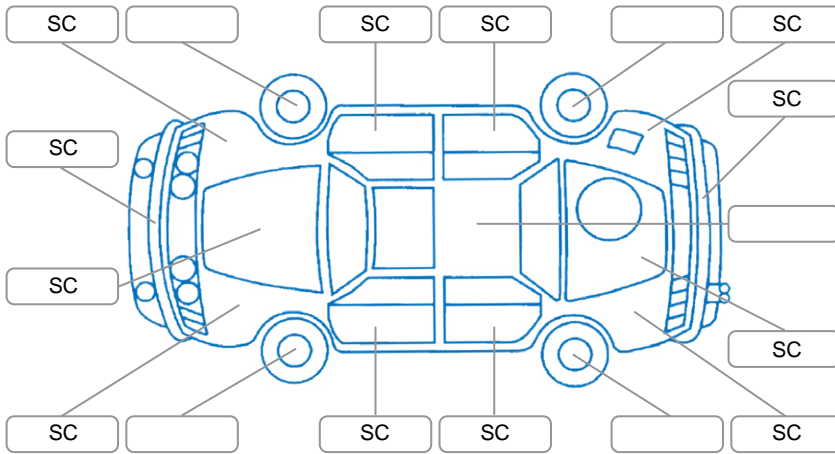

Report ID:	28,255,734	Version:	1
Created:	16 Jun 2026		

Make:	MG	Model:	ZS
Body Style:	Wagon	Year:	2023
Rego No.:	QHS365	Rego Expiry:	17 Jun 2026
WoF Expiry:	16 Dec 2026	Odometer:	30,029 Kms
Good No.:	28255734	VIN:	LSJW74094PZ181474
Next Service:	60000	Service History:	Yes

Key

S = Scratch R = Rust C = Crack * = Decals W = Significant scuffs
 D = Dent PT = Paint defect P = Pin dent SC = Stone Chips

Note: some defects and blemishes may not be displayed in the diagram

Body Inspection Comments