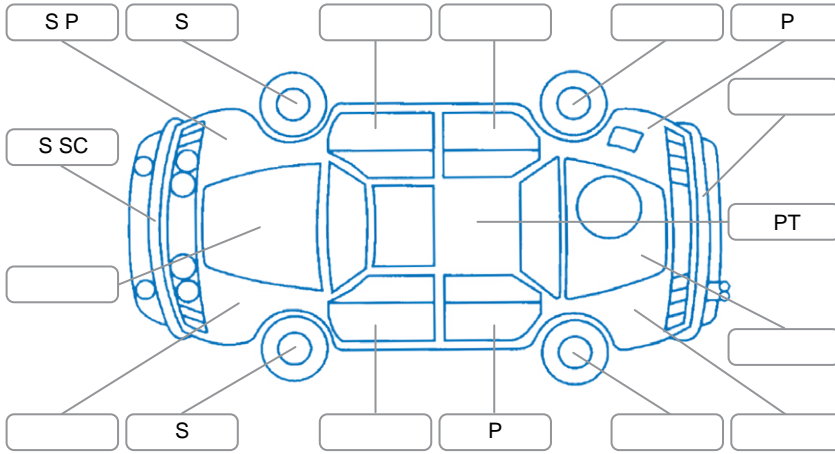

Key

S = Scratch R = Rust C = Crack * = Decals W = Significant scuffs
 D = Dent PT = Paint defect P = Pin dent SC = Stone Chips

Note: some defects and blemishes may not be displayed in the diagram

Body Inspection Comments

Conditions During Body Inspection: Wet

Under Carriage and Under Bonnet Inspection Comments

Interior Comments

Seats:	Good, drivers seat adjustment lever missing.
Carpets:	Good
Panels:	Good, parcel tray strings are broken.
Dashboard:	Good