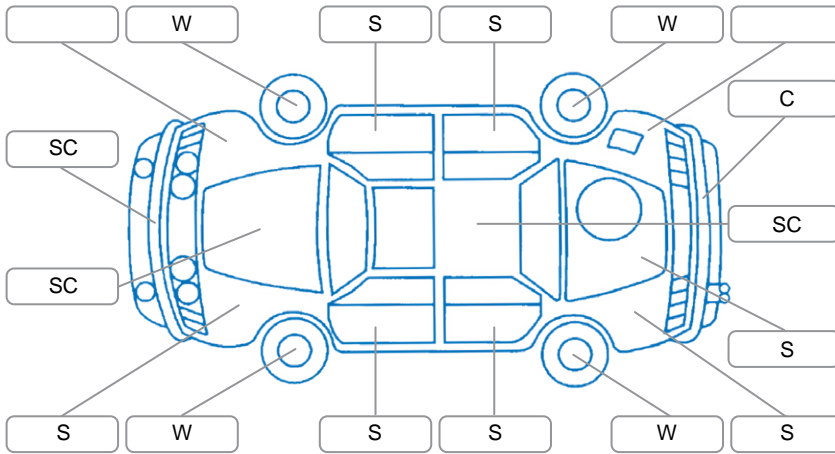

Report ID:	28,255,673	Version:	1
Created:	17 Jun 2026		

Make:	Subaru	Model:	Legacy
Body Style:	Sedan	Year:	2009
Rego No.:	MUQ757	Rego Expiry:	12 Jun 2026
WoF Expiry:	30 Apr 2027	Odometer:	165,768 Kms
Good No.:	28255673	VIN:	7AT0GF0BX19007108
Next Service:	160000	Service History:	No

### Key

S = Scratch    R = Rust    C = Crack    \* = Decals    W = Significant scuffs  
 D = Dent    PT = Paint defect    P = Pin dent    SC = Stone Chips

Note: some defects and blemishes may not be displayed in the diagram

### Body Inspection Comments

Left rear tyre sidewall damaged

Conditions During Body Inspection

Dry